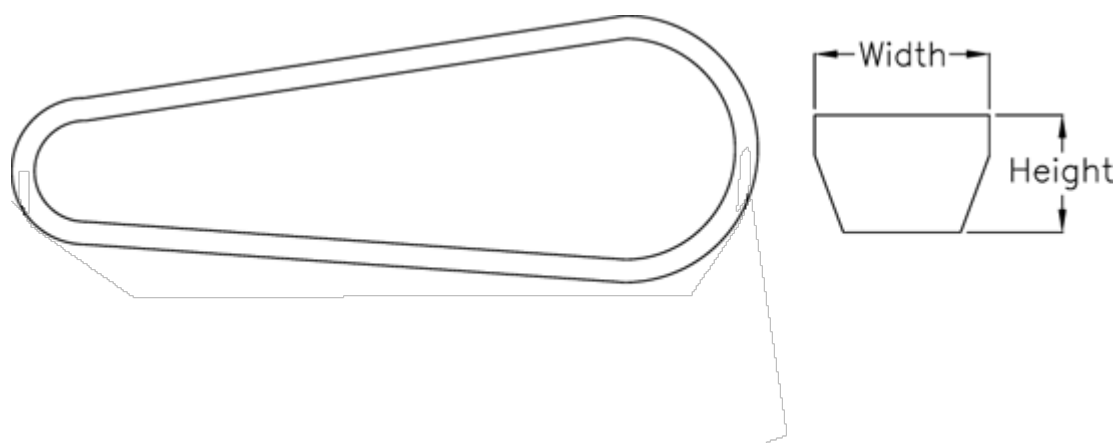

Data Sheet

Article number: 601962561732

Description: Gates V-belt SPA 1732 Ld 1732
DELTA NARROW

Measures

Datum length	= 1732
Height	= 10
Width	= 13